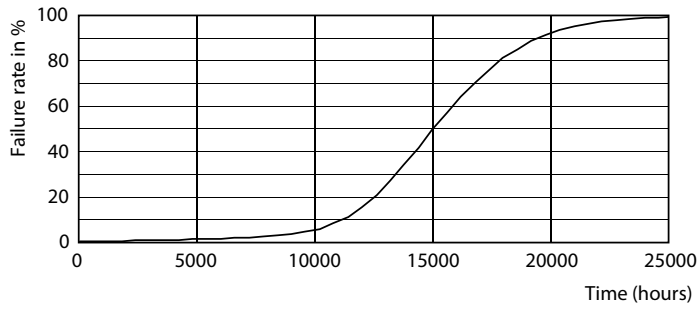

Datos fotométricos

50W GU5-3 MR16

50W GU5-3 MR16 36D 830 3000K

50W GU5-3 MR16 36D 865 6500K

Dicroica LED MR16 Essential

Lifetime

50W GU5-3 MR16

50W GU5-3 MR16